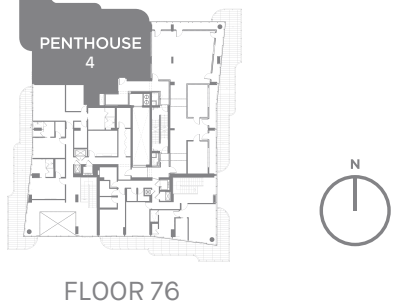

Penthouse 3

3 BEDROOM / 3 WASHROOM / 1 POWDER ROOM
 SUITE: 5,741 sq. ft.
 BALCONY: 1,196 sq. ft.

Lower Level

SUITE: 2,721 sq. ft.
 BALCONY: 598 sq. ft.

Upper Level

SUITE: 3,020 sq. ft.
 BALCONY: 598 sq. ft.

Penthouse 4

2 BEDROOM / 2 WASHROOM / 2 POWDER ROOM
 SUITE: 3,164 sq. ft.
 BALCONY: 902 sq. ft.

Lower Level

SUITE: 1,232 sq. ft.
 BALCONY: 382 sq. ft.

Upper Level

SUITE: 1,932 sq. ft.
 BALCONY: 520 sq. ft.