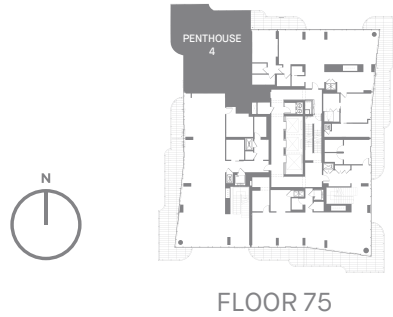

Penthouse 3

3 BEDROOM / 3 WASHROOM / 1 POWDER ROOM
 SUITE: 5,741 sq. ft.
 BALCONY: 1,196 sq. ft.

Lower Level

SUITE: 2,721 sq. ft.
 BALCONY: 598 sq. ft.

Upper Level

SUITE: 3,020 sq. ft.
 BALCONY: 598 sq. ft.

Penthouse 4

2 BEDROOM / 2 WASHROOM / 2 POWDER ROOM
 SUITE: 3,164 sq. ft.
 BALCONY: 902 sq. ft.

Lower Level

SUITE: 1,232 sq. ft.
 BALCONY: 382 sq. ft.

Upper Level

SUITE: 1,932 sq. ft.
 BALCONY: 520 sq. ft.