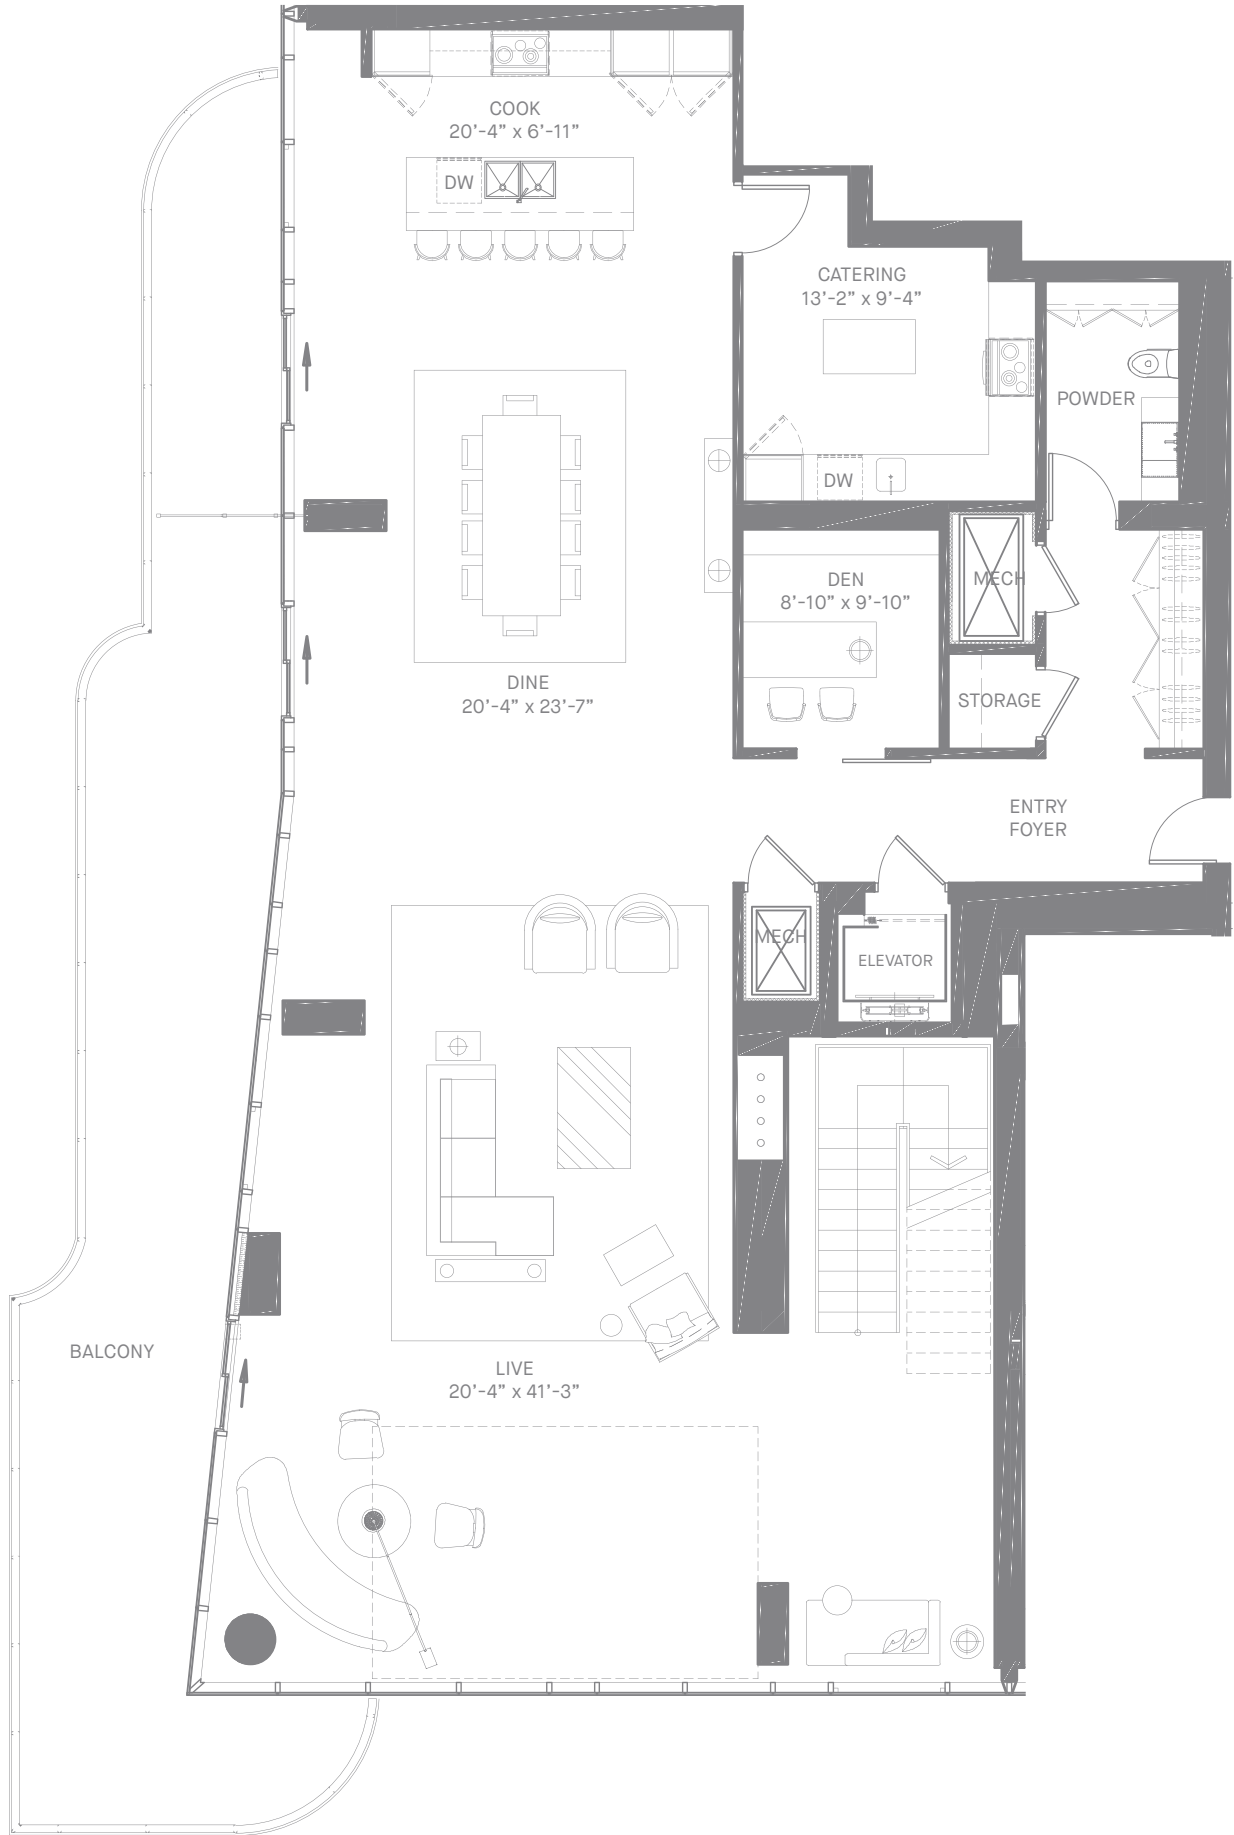

Penthouse 3

3 BEDROOM / 3 WASHROOM / 1 POWDER ROOM
 SUITE: 5,741 sq. ft.
 BALCONY: 1,196 sq. ft.

Lower Level

SUITE: 2,721 sq. ft.
 BALCONY: 598 sq. ft.

Upper Level

SUITE: 3,020 sq. ft.
 BALCONY: 598 sq. ft.

Penthouse 4

2 BEDROOM / 2 WASHROOM / 2 POWDER ROOM
 SUITE: 3,164 sq. ft.
 BALCONY: 902 sq. ft.

Lower Level

SUITE: 1,232 sq. ft.
 BALCONY: 382 sq. ft.

Upper Level

SUITE: 1,932 sq. ft.
 BALCONY: 520 sq. ft.